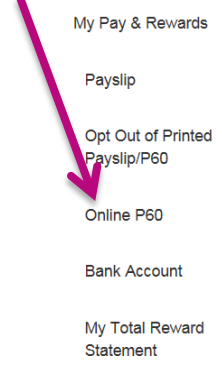

3. From the options available select Online P60.