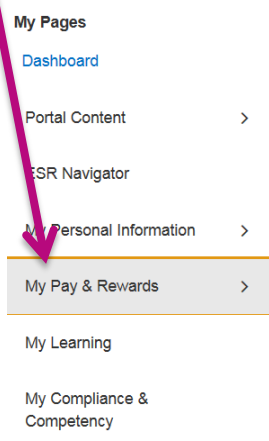

My ESR Quick Guide 6: Viewing your Online P60

What is My ESR?

Locating your online P60

1. Navigate and login to My ESR here:
<https://my.esr.nhs.uk>

2. On the top right of the My ESR Dashboard you should see a list of options under the title My Pages. Select My Pay and Rewards >